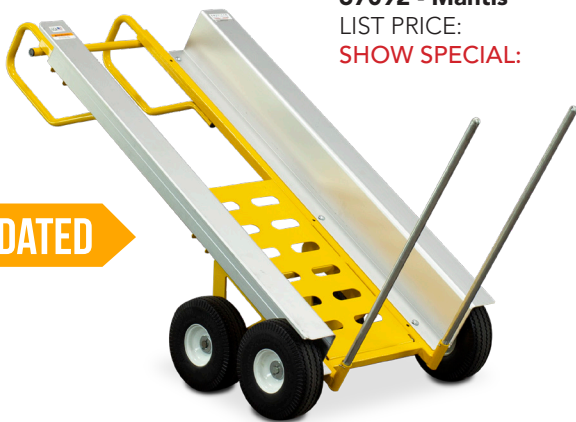

67092 - Mantis

LIST PRICE: $635
SHOW SPECIAL: $475