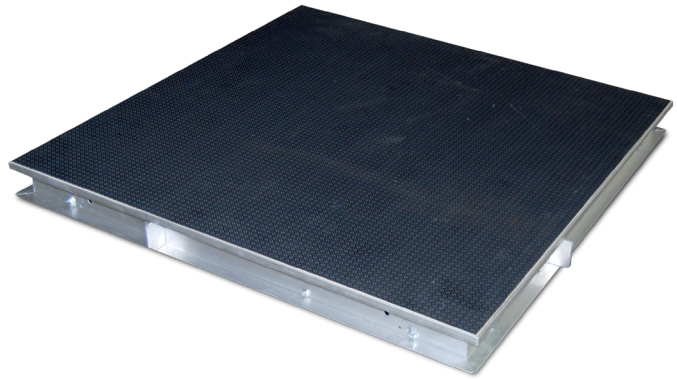

Shown with rubber feet (6) and wheel kit (2).

92300 - 3 Row All Aluminum Bleacher (7.5' L)
 LIST PRICE: \$1070
SHOW SPECIAL: \$715

92304 - Wheel Kit
 LIST PRICE: \$130
SHOW SPECIAL: \$85
 Need one per bleacher frame.

92305 - Rubber Foot
 LIST PRICE: \$9.00
SHOW SPECIAL: \$5.00
 Need one per row per bleacher frame.

67489 - Looped Handle Fork Hand Truck with Single Wheels
 LIST PRICE: \$505
SHOW SPECIAL: \$390

67499 - Multi Fork Hand Truck
 LIST PRICE: \$995
SHOW SPECIAL: \$735

67511 - Looped Handle Fork Hand Truck with Dual Wheels
 LIST PRICE: \$635
SHOW SPECIAL: \$455

NEW ITEM

NEW ITEM

Signature Stage

85024 - 4' x 4' Painted Wood Top
 LIST PRICE: \$210
SHOW SPECIAL: \$135
SHOW SPECIAL 100+: \$130

Axis Aluminum Stage

83011 - 4' x 4' Quad Ripple Top
 LIST PRICE: \$410
SHOW SPECIAL: \$270

AXIS Aluminum Stage

83013 - 4' x 8' Quad Ripple Top
 LIST PRICE: \$710
SHOW SPECIAL: \$470

67092 - Mantis

LIST PRICE: \$635
SHOW SPECIAL: \$475