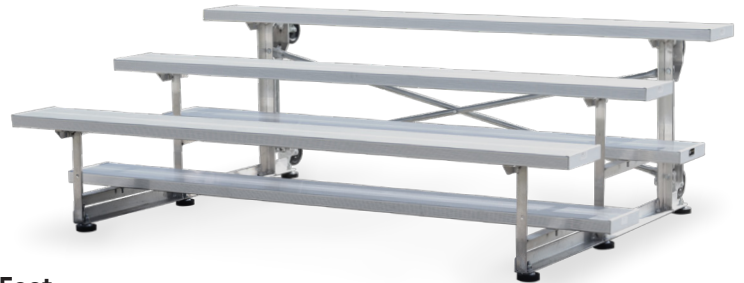

SHOP OUR SHOW SPECIALS:
GRANITEIND.COM/MATRASPECIALS
 PASSWORD : MATRA20-20

NEW ITEM

Shown with rubber feet (12).

92307 - 4 Row All Aluminum Bleacher (15' L)
 LIST PRICE: \$2420
SHOW SPECIAL: \$1615

NEW ITEM

Shown with rubber feet (6) and wheel kit (2).

92300 - 3 Row All Aluminum Bleacher (7.5' L)
 LIST PRICE: \$1070
SHOW SPECIAL: \$715

92304 - Wheel Kit
 LIST PRICE: \$130
SHOW SPECIAL: \$85
 Need one per bleacher frame.

92305 - Rubber Foot
 LIST PRICE: \$9.00
SHOW SPECIAL: \$5.00
 Need one per row per bleacher frame.

67489 - Looped Handle Fork Hand Truck with Single Wheels
 LIST PRICE: \$505
SHOW SPECIAL: \$390

67499 - Multi Fork Hand Truck
 LIST PRICE: \$995
SHOW SPECIAL: \$735

67511 - Looped Handle Fork Hand Truck with Dual Wheels
 LIST PRICE: \$635
SHOW SPECIAL: \$455

NEW ITEM

NEW ITEM

Signature Stage

85024 - 4' x 4' Painted Wood Top
 LIST PRICE: \$210
SHOW SPECIAL: \$135
SHOW SPECIAL 100+: \$130