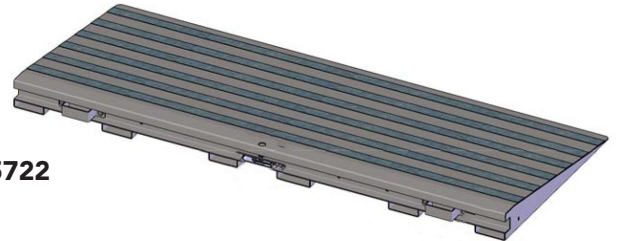

85721

85722

85723

85724

| Part No | Description | Attaches to | Dimensions | Wt. | List Price |
|---------|---|---------------------------------|----------------------|-----|------------|
| 85721 | Dura-Trac 19" Edge with Male Roto Lock & Male Slide | Female Roto Lock & Female Slide | 2 3/4"H x 19"D x 4'W | | \$265 |
| 85722 | Dura-Trac 19" Edge with Female Roto Lock & Female Slide | Male Roto Lock & Male Slide | 2 3/4"H x 19"D x 4'W | | \$265 |
| 85723 | Dura-Trac 19" Edge with Male Slide | Female Slide | 2 3/4"H x 19"D x 4'W | | \$265 |
| 85724 | Dura-Trac 19" Edge with Female Slide | Male Slide | 2 3/4"H x 19"D x 4'W | | \$265 |

85717

85718

85719

85720

| Part No | Description | Attaches to | Dimensions | Wt. | List Price |
|---------|---|---------------------------------|-------------------------------|-------|------------|
| 85717 | Dura-Trac ADA Edge with Male Roto Lock & Male Slide | Female Roto Lock & Female Slide | 2 3/4" H x 32 13/32" D x 4' W | 63 lb | \$355 |
| 85718 | Dura-Trac ADA Edge with Female Roto Lock & Female Slide | Male Roto Lock & Male Slide | 2 3/4" H x 32 13/32" D x 4' W | 64 lb | \$355 |
| 85719 | Dura-Trac ADA Edge with Male Slide | Female Slide | 2 3/4" H x 32 13/32" D x 4' W | 63 lb | \$355 |
| 85720 | Dura-Trac ADA Edge with Female Slide | Male Slide | 2 3/4" H x 32 13/32" D x 4' W | 66 lb | \$355 |