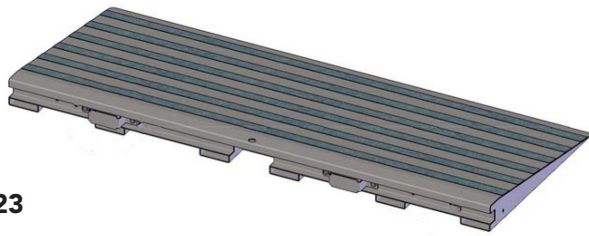

85721

85722

85723

85724

| Part No | Description | Attaches to | Dimensions | Wt. | List Price |
|---------|---|---------------------------------|----------------------|-----|------------|
| 85721 | Dura-Trac 19" Edge with Male Roto Lock & Male Slide | Female Roto Lock & Female Slide | 2 3/4"H x 19"D x 4'W | | \$265 |
| 85722 | Dura-Trac 19" Edge with Female Roto Lock & Female Slide | Male Roto Lock & Male Slide | 2 3/4"H x 19"D x 4'W | | \$265 |
| 85723 | Dura-Trac 19" Edge with Male Slide | Female Slide | 2 3/4"H x 19"D x 4'W | | \$265 |
| 85724 | Dura-Trac 19" Edge with Female Slide | Male Slide | 2 3/4"H x 19"D x 4'W | | \$265 |

85717

85718

85719

85720

| Part No | Description | Attaches to | Dimensions | Wt. | List Price |
|---------|---|---------------------------------|-------------------------------|-------|------------|
| 85717 | Dura-Trac ADA Edge with Male Roto Lock & Male Slide | Female Roto Lock & Female Slide | 2 3/4" H x 32 13/32" D x 4' W | 63 lb | \$355 |
| 85718 | Dura-Trac ADA Edge with Female Roto Lock & Female Slide | Male Roto Lock & Male Slide | 2 3/4" H x 32 13/32" D x 4' W | 64 lb | \$355 |
| 85719 | Dura-Trac ADA Edge with Male Slide | Female Slide | 2 3/4" H x 32 13/32" D x 4' W | 63 lb | \$355 |
| 85720 | Dura-Trac ADA Edge with Female Slide | Male Slide | 2 3/4" H x 32 13/32" D x 4' W | 66 lb | \$355 |