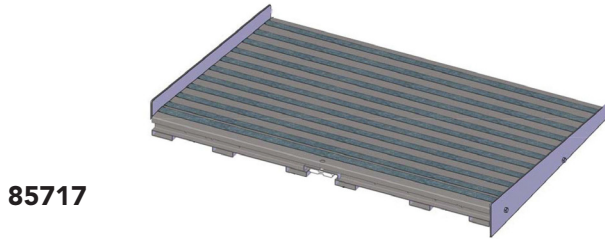

85721

85722

85723

85724

| Part No | Description | Attaches to | Dimensions | Wt. | List Price |
|---------|---|---------------------------------|----------------------|-----|------------|
| 85721 | Dura-Trac 19" Edge with Male Roto Lock & Male Slide | Female Roto Lock & Female Slide | 2 3/4"H x 19"D x 4'W | | \$265 |
| 85722 | Dura-Trac 19" Edge with Female Roto Lock & Female Slide | Male Roto Lock & Male Slide | 2 3/4"H x 19"D x 4'W | | \$265 |
| 85723 | Dura-Trac 19" Edge with Male Slide | Female Slide | 2 3/4"H x 19"D x 4'W | | \$265 |
| 85724 | Dura-Trac 19" Edge with Female Slide | Male Slide | 2 3/4"H x 19"D x 4'W | | \$265 |

85717

85718

85719

85720

| Part No | Description | Attaches to | Dimensions | Wt. | List Price |
|---------|---|---------------------------------|-------------------------------|-------|------------|
| 85717 | Dura-Trac ADA Edge with Male Roto Lock & Male Slide | Female Roto Lock & Female Slide | 2 3/4" H x 32 13/32" D x 4' W | 63 lb | \$355 |
| 85718 | Dura-Trac ADA Edge with Female Roto Lock & Female Slide | Male Roto Lock & Male Slide | 2 3/4" H x 32 13/32" D x 4' W | 64 lb | \$355 |
| 85719 | Dura-Trac ADA Edge with Male Slide | Female Slide | 2 3/4" H x 32 13/32" D x 4' W | 63 lb | \$355 |
| 85720 | Dura-Trac ADA Edge with Female Slide | Male Slide | 2 3/4" H x 32 13/32" D x 4' W | 66 lb | \$355 |