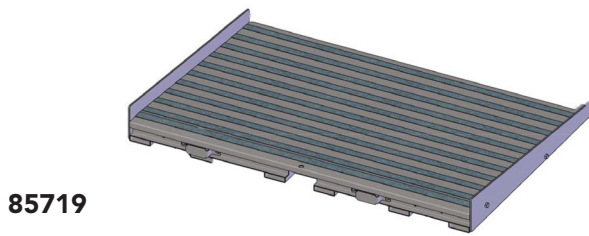

85721

85722

85723

85724

| Part No | Description | Attaches to | Dimensions | Wt. | List Price |
|---------|---|---------------------------------|----------------------|-----|------------|
| 85721 | Dura-Trac 19" Edge with Male Roto Lock & Male Slide | Female Roto Lock & Female Slide | 2 3/4"H x 19"D x 4'W | | \$265 |
| 85722 | Dura-Trac 19" Edge with Female Roto Lock & Female Slide | Male Roto Lock & Male Slide | 2 3/4"H x 19"D x 4'W | | \$265 |
| 85723 | Dura-Trac 19" Edge with Male Slide | Female Slide | 2 3/4"H x 19"D x 4'W | | \$265 |
| 85724 | Dura-Trac 19" Edge with Female Slide | Male Slide | 2 3/4"H x 19"D x 4'W | | \$265 |

85717

85718

85719

85720

| Part No | Description | Attaches to | Dimensions | Wt. | List Price |
|---------|---|---------------------------------|-------------------------------|-------|------------|
| 85717 | Dura-Trac ADA Edge with Male Roto Lock & Male Slide | Female Roto Lock & Female Slide | 2 3/4" H x 32 13/32" D x 4' W | 63 lb | \$355 |
| 85718 | Dura-Trac ADA Edge with Female Roto Lock & Female Slide | Male Roto Lock & Male Slide | 2 3/4" H x 32 13/32" D x 4' W | 64 lb | \$355 |
| 85719 | Dura-Trac ADA Edge with Male Slide | Female Slide | 2 3/4" H x 32 13/32" D x 4' W | 63 lb | \$355 |
| 85720 | Dura-Trac ADA Edge with Female Slide | Male Slide | 2 3/4" H x 32 13/32" D x 4' W | 66 lb | \$355 |