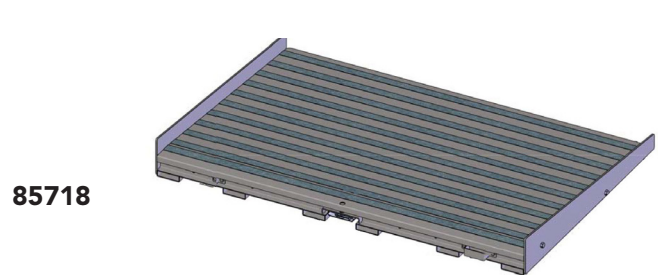

85721

85722

85723

85724

| Part No | Description | Attaches to | Dimensions | Wt. | List Price |
|---------|---|---------------------------------|----------------------|-----|------------|
| 85721 | Dura-Trac 19" Edge with Male Roto Lock & Male Slide | Female Roto Lock & Female Slide | 2 3/4"H x 19"D x 4'W | | \$265 |
| 85722 | Dura-Trac 19" Edge with Female Roto Lock & Female Slide | Male Roto Lock & Male Slide | 2 3/4"H x 19"D x 4'W | | \$265 |
| 85723 | Dura-Trac 19" Edge with Male Slide | Female Slide | 2 3/4"H x 19"D x 4'W | | \$265 |
| 85724 | Dura-Trac 19" Edge with Female Slide | Male Slide | 2 3/4"H x 19"D x 4'W | | \$265 |

85717

85718

85719

85720

| Part No | Description | Attaches to | Dimensions | Wt. | List Price |
|---------|---|---------------------------------|-------------------------------|-------|------------|
| 85717 | Dura-Trac ADA Edge with Male Roto Lock & Male Slide | Female Roto Lock & Female Slide | 2 3/4" H x 32 13/32" D x 4' W | 63 lb | \$355 |
| 85718 | Dura-Trac ADA Edge with Female Roto Lock & Female Slide | Male Roto Lock & Male Slide | 2 3/4" H x 32 13/32" D x 4' W | 64 lb | \$355 |
| 85719 | Dura-Trac ADA Edge with Male Slide | Female Slide | 2 3/4" H x 32 13/32" D x 4' W | 63 lb | \$355 |
| 85720 | Dura-Trac ADA Edge with Female Slide | Male Slide | 2 3/4" H x 32 13/32" D x 4' W | 66 lb | \$355 |