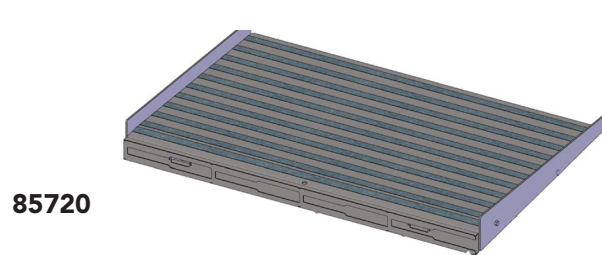

85721

85722

85723

85724

| Part No | Description | Attaches to | Dimensions | Wt. | List Price |
|---------|---|---------------------------------|----------------------|-----|------------|
| 85721 | Dura-Trac 19" Edge with Male Roto Lock & Male Slide | Female Roto Lock & Female Slide | 2 3/4"H x 19"D x 4'W | | \$265 |
| 85722 | Dura-Trac 19" Edge with Female Roto Lock & Female Slide | Male Roto Lock & Male Slide | 2 3/4"H x 19"D x 4'W | | \$265 |
| 85723 | Dura-Trac 19" Edge with Male Slide | Female Slide | 2 3/4"H x 19"D x 4'W | | \$265 |
| 85724 | Dura-Trac 19" Edge with Female Slide | Male Slide | 2 3/4"H x 19"D x 4'W | | \$265 |

85717

85718

85719

85720

| Part No | Description | Attaches to | Dimensions | Wt. | List Price |
|---------|---|---------------------------------|-------------------------------|-------|------------|
| 85717 | Dura-Trac ADA Edge with Male Roto Lock & Male Slide | Female Roto Lock & Female Slide | 2 3/4" H x 32 13/32" D x 4' W | 63 lb | \$355 |
| 85718 | Dura-Trac ADA Edge with Female Roto Lock & Female Slide | Male Roto Lock & Male Slide | 2 3/4" H x 32 13/32" D x 4' W | 64 lb | \$355 |
| 85719 | Dura-Trac ADA Edge with Male Slide | Female Slide | 2 3/4" H x 32 13/32" D x 4' W | 63 lb | \$355 |
| 85720 | Dura-Trac ADA Edge with Female Slide | Male Slide | 2 3/4" H x 32 13/32" D x 4' W | 66 lb | \$355 |