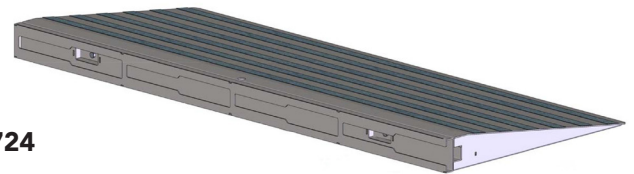

85721

85722

85723

85724

| Part No | Description | Attaches to | Dimensions | Wt. | List Price |
|---------|---|---------------------------------|----------------------|-----|------------|
| 85721 | Dura-Trac 19" Edge with Male Roto Lock & Male Slide | Female Roto Lock & Female Slide | 2 3/4"H x 19"D x 4'W | | \$265 |
| 85722 | Dura-Trac 19" Edge with Female Roto Lock & Female Slide | Male Roto Lock & Male Slide | 2 3/4"H x 19"D x 4'W | | \$265 |
| 85723 | Dura-Trac 19" Edge with Male Slide | Female Slide | 2 3/4"H x 19"D x 4'W | | \$265 |
| 85724 | Dura-Trac 19" Edge with Female Slide | Male Slide | 2 3/4"H x 19"D x 4'W | | \$265 |

85717

85718

85719

85720

| Part No | Description | Attaches to | Dimensions | Wt. | List Price |
|---------|---|---------------------------------|-------------------------------|-------|------------|
| 85717 | Dura-Trac ADA Edge with Male Roto Lock & Male Slide | Female Roto Lock & Female Slide | 2 3/4" H x 32 13/32" D x 4' W | 63 lb | \$355 |
| 85718 | Dura-Trac ADA Edge with Female Roto Lock & Female Slide | Male Roto Lock & Male Slide | 2 3/4" H x 32 13/32" D x 4' W | 64 lb | \$355 |
| 85719 | Dura-Trac ADA Edge with Male Slide | Female Slide | 2 3/4" H x 32 13/32" D x 4' W | 63 lb | \$355 |
| 85720 | Dura-Trac ADA Edge with Female Slide | Male Slide | 2 3/4" H x 32 13/32" D x 4' W | 66 lb | \$355 |