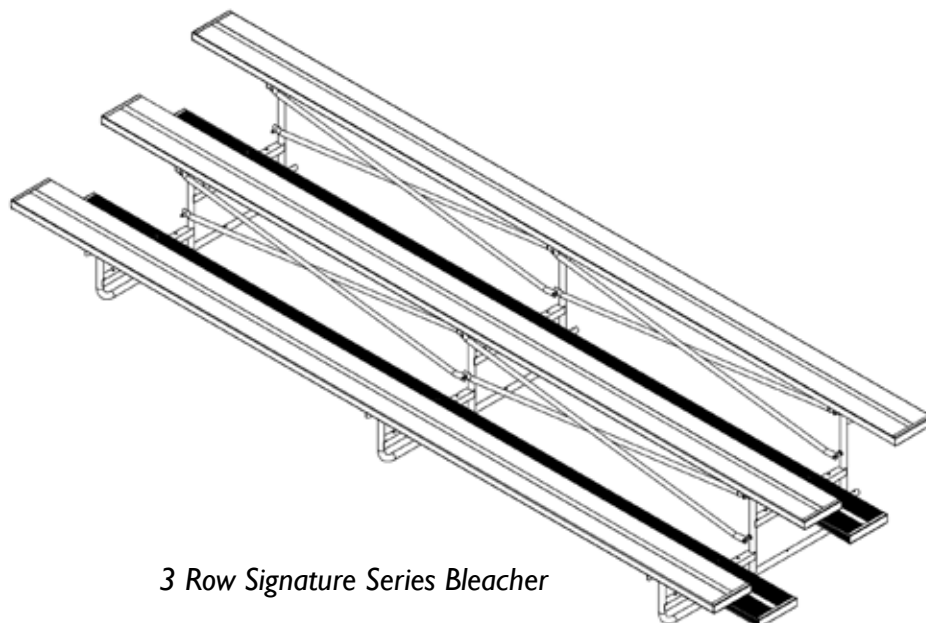

5 Row Bleacher Units

Includes guardrail, double footboards and toeboards on the top 2 rows.

9'	ES509AG (90785).....	630lbs	\$2,834.30
* Footprint: 9'W x 9'4"D x 7'7"H		* Seats: 30	
15'	ES515AG (90786).....	887lbs	\$4,037.60
* Footprint: 15'W x 9'4"D x 7'7"H		* Seats: 50	
21'	ES521AG (90787).....	1,137lbs	\$5,200.00
* Footprint: 21'W x 9'4"D x 7'7"H		* Seats: 65	

Understructure Only

Customer supplies seatboards, footboards, fasteners and guardrails.

3 Row Bleacher Understructure

9'	ES306 (90304).....	62lbs.....	\$218.00
15'	ES312 (90305).....	102lbs.....	\$350.00
21'	ES318 (90306).....	142lbs.....	\$482.00

4 Row Bleacher Understructure

9'	ES406 (90309).....	94lbs.....	\$274.00
15'	ES412 (90310).....	168lbs.....	\$480.00
21'	ES418 (90311).....	206lbs.....	\$594.00

5 Row Bleacher Understructure

9'	ES506 (90237).....	114lbs.....	\$386.00
15'	ES512 (90238).....	180lbs.....	\$602.00
21'	ES518 (902394).....	240lbs.....	\$818.00