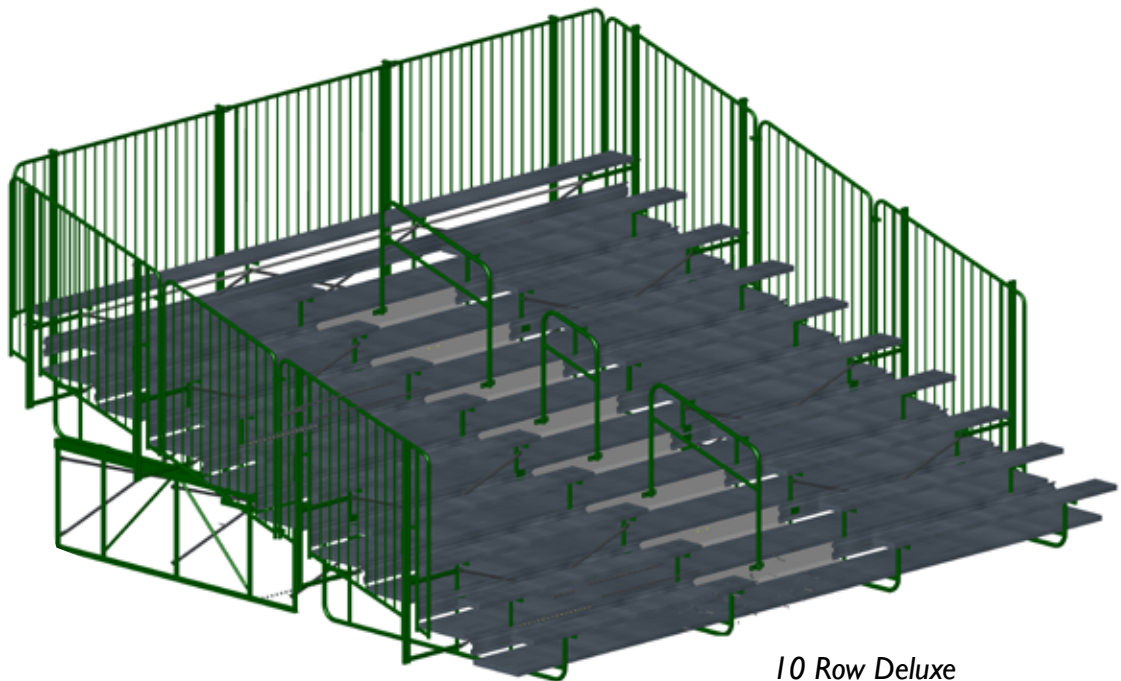

5 Row Bleacher Units

Includes guardrail, double footboards and toeboards on the top 2 rows.

9'	ES509AG (90785).....	630lbs	\$2,834.30
* Footprint: 9'W x 9'4"D x 7'7"H		* Seats: 30	
15'	ES515AG (90786).....	887lbs	\$4,037.60
* Footprint: 15'W x 9'4"D x 7'7"H		* Seats: 50	
21'	ES521AG (90787).....	1,137lbs	\$5,200.00
* Footprint: 21'W x 9'4"D x 7'7"H		* Seats: 65	

5 Row Bleacher Units

21' ES521ALSDS (90759) 1165lbs \$6,047.90

* Footprint: 21'W x 9'4"D x 7'7"H * Seats: 54

27' ES527ALSDS (90778) 1,493lbs \$7,344.50

* Footprint: 27'W x 9'4"D x 7'7"H * Seats: 74

33' ES533ALSDS (90779) 1,845lbs \$8,773.20

* Footprint: 33'W x 9'4"D x 7'7"H * Seats: 94

10 Row Bleacher Units

21' ES1021ALSDS (90780) .. 2,493lbs \$12,249.05

* Footprint: 21'W x 19'D x 10'7"H * Seats: 104

27' ES1027ALSDS (90781) .. 2,493lbs \$14,762.25

* Footprint: 27'W x 19'D x 10'7"H * Seats: 144

33' ES1033ALSDS (90782) .. 4,364lbs \$19,166.75

* Footprint: 33'W x 19'D x 10'7"H * Seats: 184

5 Row Deluxe
Signature Series Bleacher

10 Row Deluxe
Signature Series Bleacher