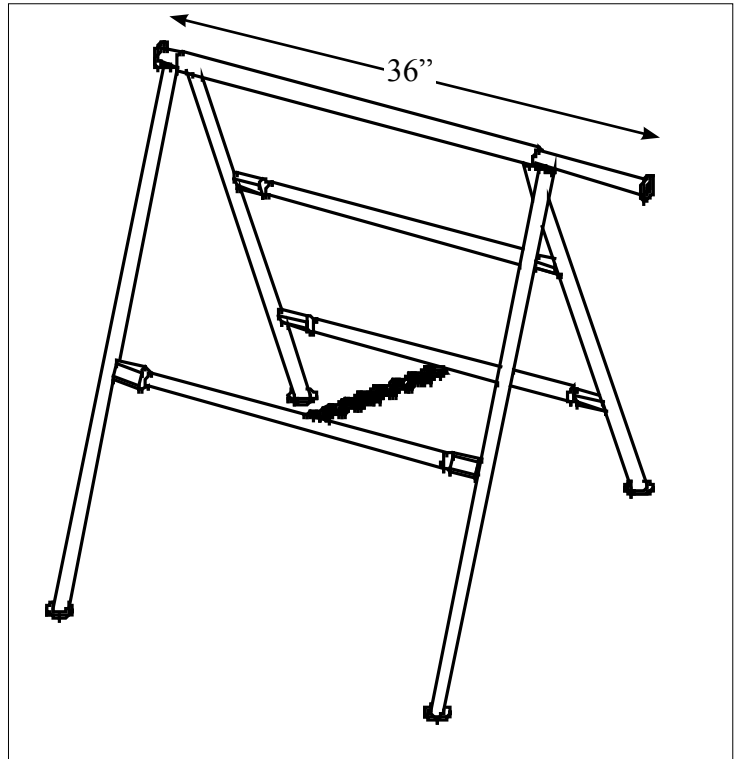

A-Frame Trestle Price List

Effective 01.01.07

- 3 Sizes Available
- Self-supporting Frame
- Folding for easy storage
- Use Inside or Outside
- For use on one story masonry work only.
- Not to be used with any other scaffold.

3' H Trestle Shown
(powder coated gray)

Item No	Description	Weight	Price
TA-3	3' A-Frame Trestle	22#	\$39.00
TA-4	4' A-Frame Trestle	26#	\$46.00
TA-6	6' A-Frame Trestle	38#	\$59.00

F.O.B. Punta Gorda, FL