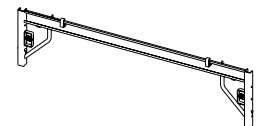

**INDY-606AD  
INDY-406AD  
Add on section**

**INDY-GRE  
Guard Rail  
End Panel**

**INDY-GRT6  
Guard Rail Package  
(Includes toeboard)**

**INDY-WB6  
6' Plywood  
Platform**

**INDY-GRS6  
Guard Rail Side  
Panel**

**INDY-B6  
6' Arm Brace**

**8' UTILITY SCAFFOLD**

6'3"Hx8'Lx29"W .....	INDY-608 .....	149# .....	\$499.00
46"Hx8'Lx29"W .....	INDY-408 .....	129# .....	\$450.00

**ADD ONS**

69"Hx8'Lx29"W .....	INDY-608AD .....	96# .....	\$345.00
40"Hx8'Lx29"W .....	INDY-408AD .....	75# .....	\$300.00